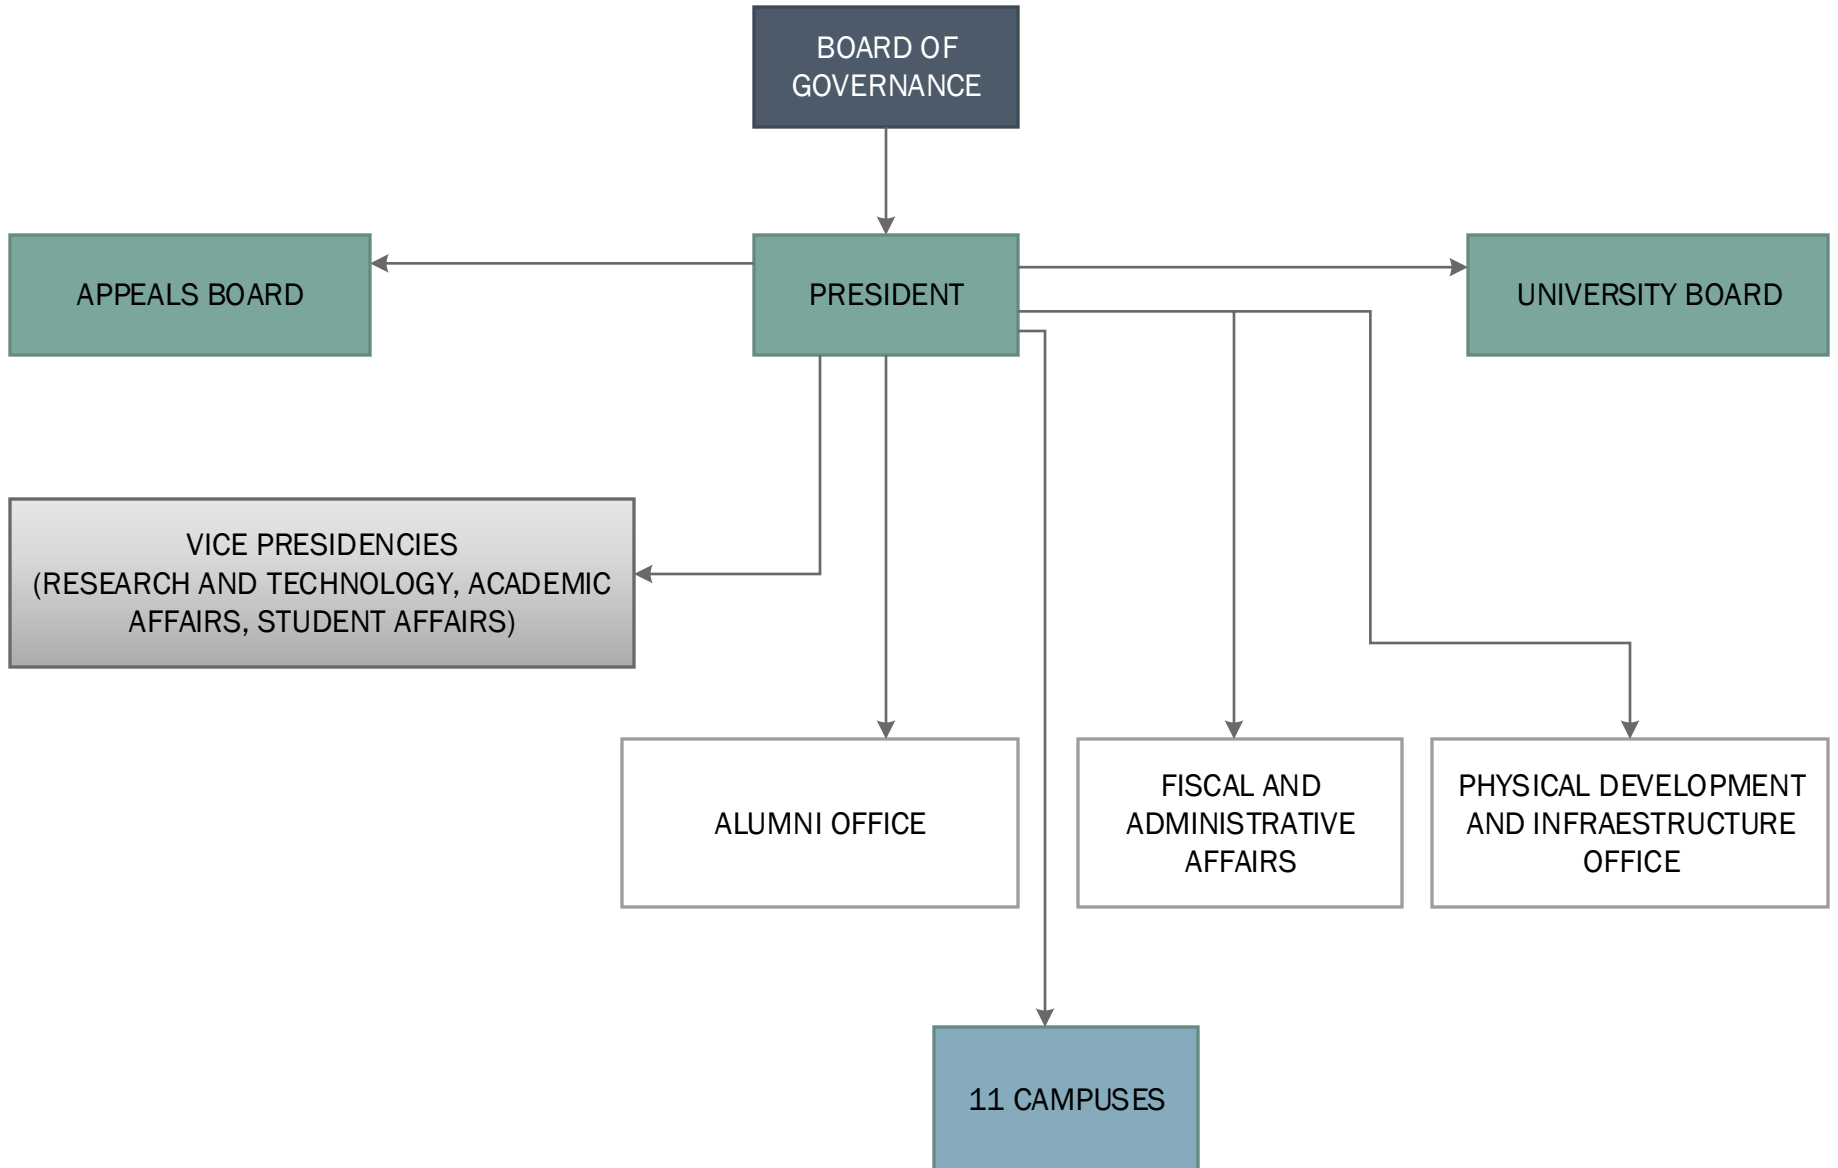

RSV Graduate School of Public Administration

UNIVERSITY OF PUERTO RICO ORGANIZATIONAL CHART

UNIVERSITY OF PUERTO RICO
RIO PIEDRAS CAMPUS

ORGANIZATIONAL CHART

Approved by: 

Prepared by:
Office of Budget, Systems and Procedures
April, 2003

UNIVERSITY OF PUERTO RICO
 RÍO PIEDRAS CAMPUS
 SOCIAL SCIENCE COLLEGE
 ORGANIZATIONAL CHART