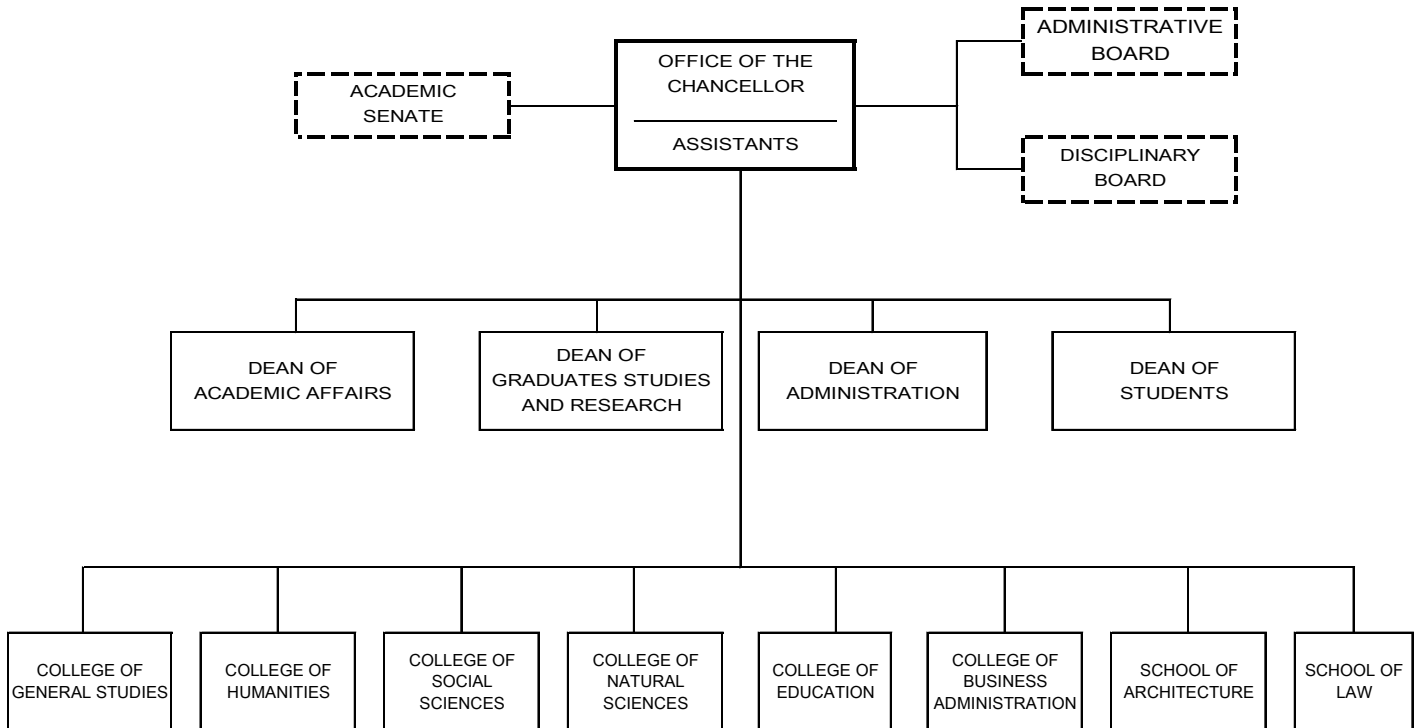

RSV Graduate School of Public Administration

UNIVERSITY OF PUERTO RICO ORGANIZATIONAL CHART

UNIVERSITY OF PUERTO RICO
RIO PIEDRAS CAMPUS

ORGANIZATIONAL CHART

Approved by: 

Prepared by:
Office of Budget, Systems and Procedures
April, 2003

UNIVERSITY OF PUERTO RICO
 RÍO PIEDRAS CAMPUS
 SOCIAL SCIENCE COLLEGE
 ORGANIZATIONAL CHART