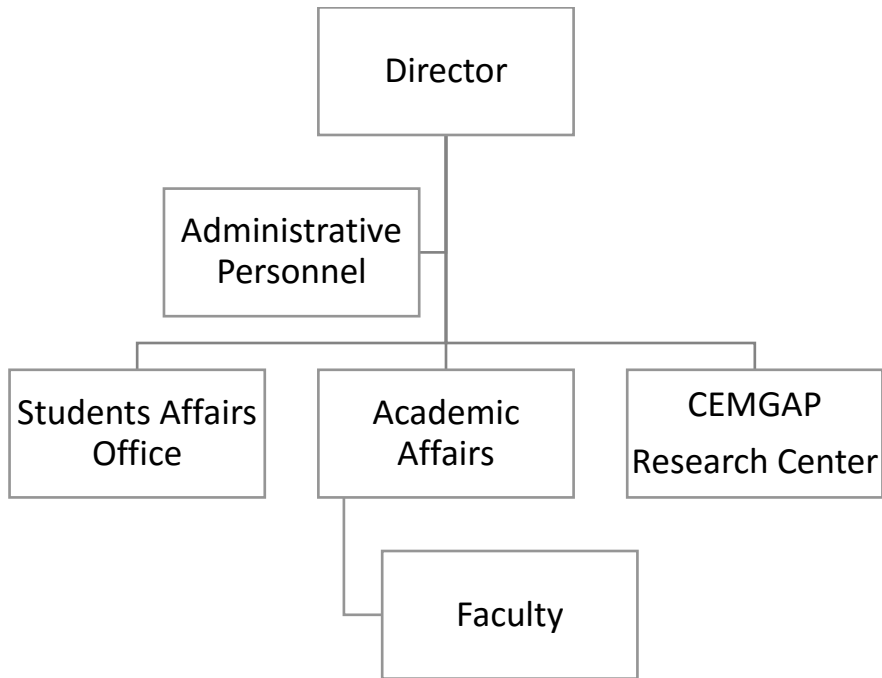

RSV Graduate School of Public Administration

UNIVERSITY OF PUERTO RICO ORGANIZATIONAL CHART

UNIVERSITY OF PUERTO RICO
RIO PIEDRAS CAMPUS

ORGANIZATIONAL CHART

Approved by: 

Prepared by:
Office of Budget, Systems and Procedures
April, 2003

UNIVERSITY OF PUERTO RICO
 RÍO PIEDRAS CAMPUS
 SOCIAL SCIENCE COLLEGE
 ORGANIZATIONAL CHART